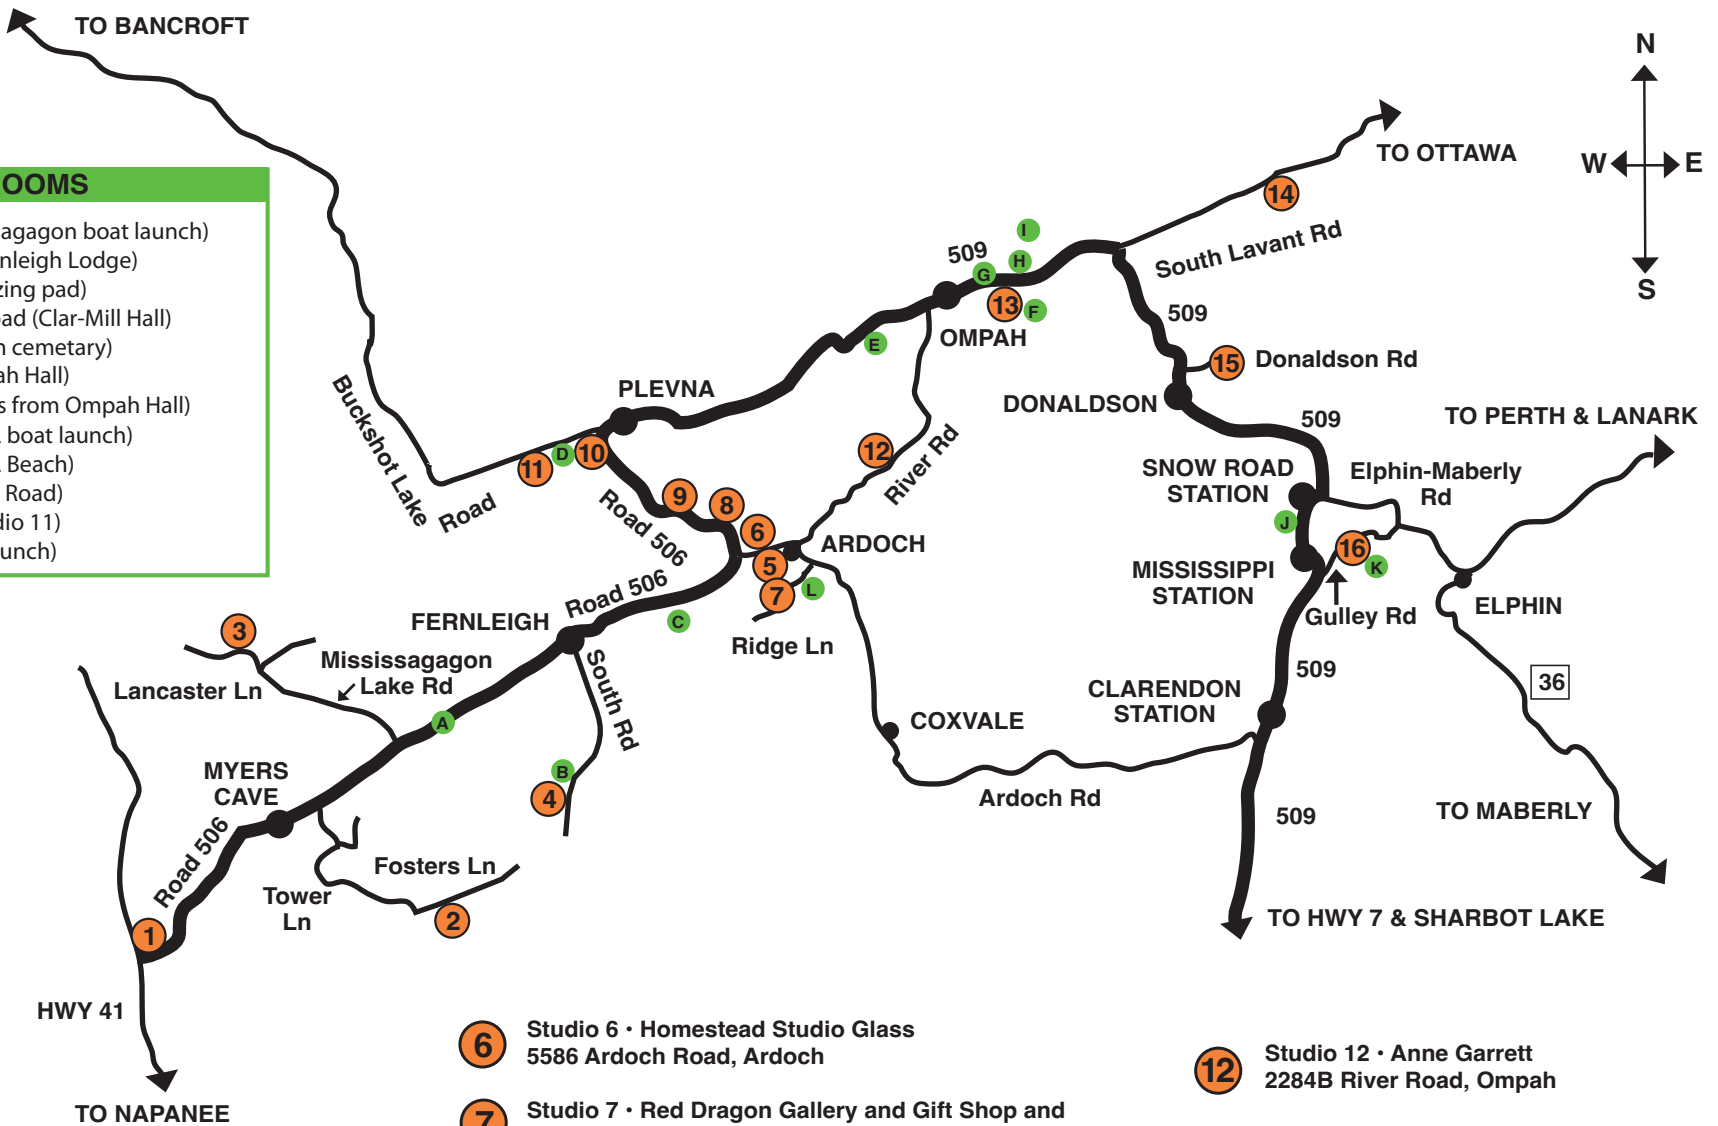

- ### WASHROOMS
- A 4041 Road 506 (Mississagagon boat launch)
 - B 1796B South Road (Fernleigh Lodge)
 - C 5816 Road 506 (stargazing pad)
 - D 6598 Buckshot Lake Road (Clar-Mill Hall)
 - E 9676 Road 509 (Ompah cemetery)
 - F 10200 Road 509 (Ompah Hall)
 - G 10175 Road 509 (across from Ompah Hall)
 - H 1045 Arcol Road (PCCA boat launch)
 - I 1193 Arcol Road (PCCA Beach)
 - J 14270 Road 509 (Snow Road)
 - K 1406 Gully Road (Studio 11)
 - L 1003 Ridge Ln (Boat Launch)

- 6 Studio 6 • Homestead Studio Glass
5586 Ardoch Road, Ardoch
- 7 Studio 7 • Red Dragon Gallery and Gift Shop and
Wendy Clement • 1091 Ridge Lane, Ardoch
- 8 Studio 8 • Farm House Stitching & Vintage Journals
6172 Road 506, Ardoch
- 9 Studio 9 • **Due to unavoidable circumstances, Stone Ridge
Art Studio will not be participating in the 2024 tour**
- 10 Studio 10 • Michelle Ross Original Photography, MarZee-
Dotes Designs, Grindstone Pottery and Art By The Baileys
ClarMill Hall - 6598 Buckshot Lake Road, Plevna
- 11 Studio 11 • Forest Frames and
Debbie Emery Quilts
6144 Buckshot Lake Rd., Plevna

- 12 Studio 12 • Anne Garrett
2284B River Road, Ompah
- 13 Studio 13 • EJH Creations, Linda Rush
and Liz Jackson • Ompah Community Hall
- 10200 Road 509, Ompah
- 14 Studio 14 • The Nature Natives Art Gallery
• 6127 South Lavant Rd, Ompah
- 15 Studio 15 • Silent Valley Alpaca •
1120 Donaldson Road, Ompah
- 16 Studio 16 • Jenna Rose Textile Studio and
Back Forty Artisan Cheese •
1406 Gully Road, Mississippi Station